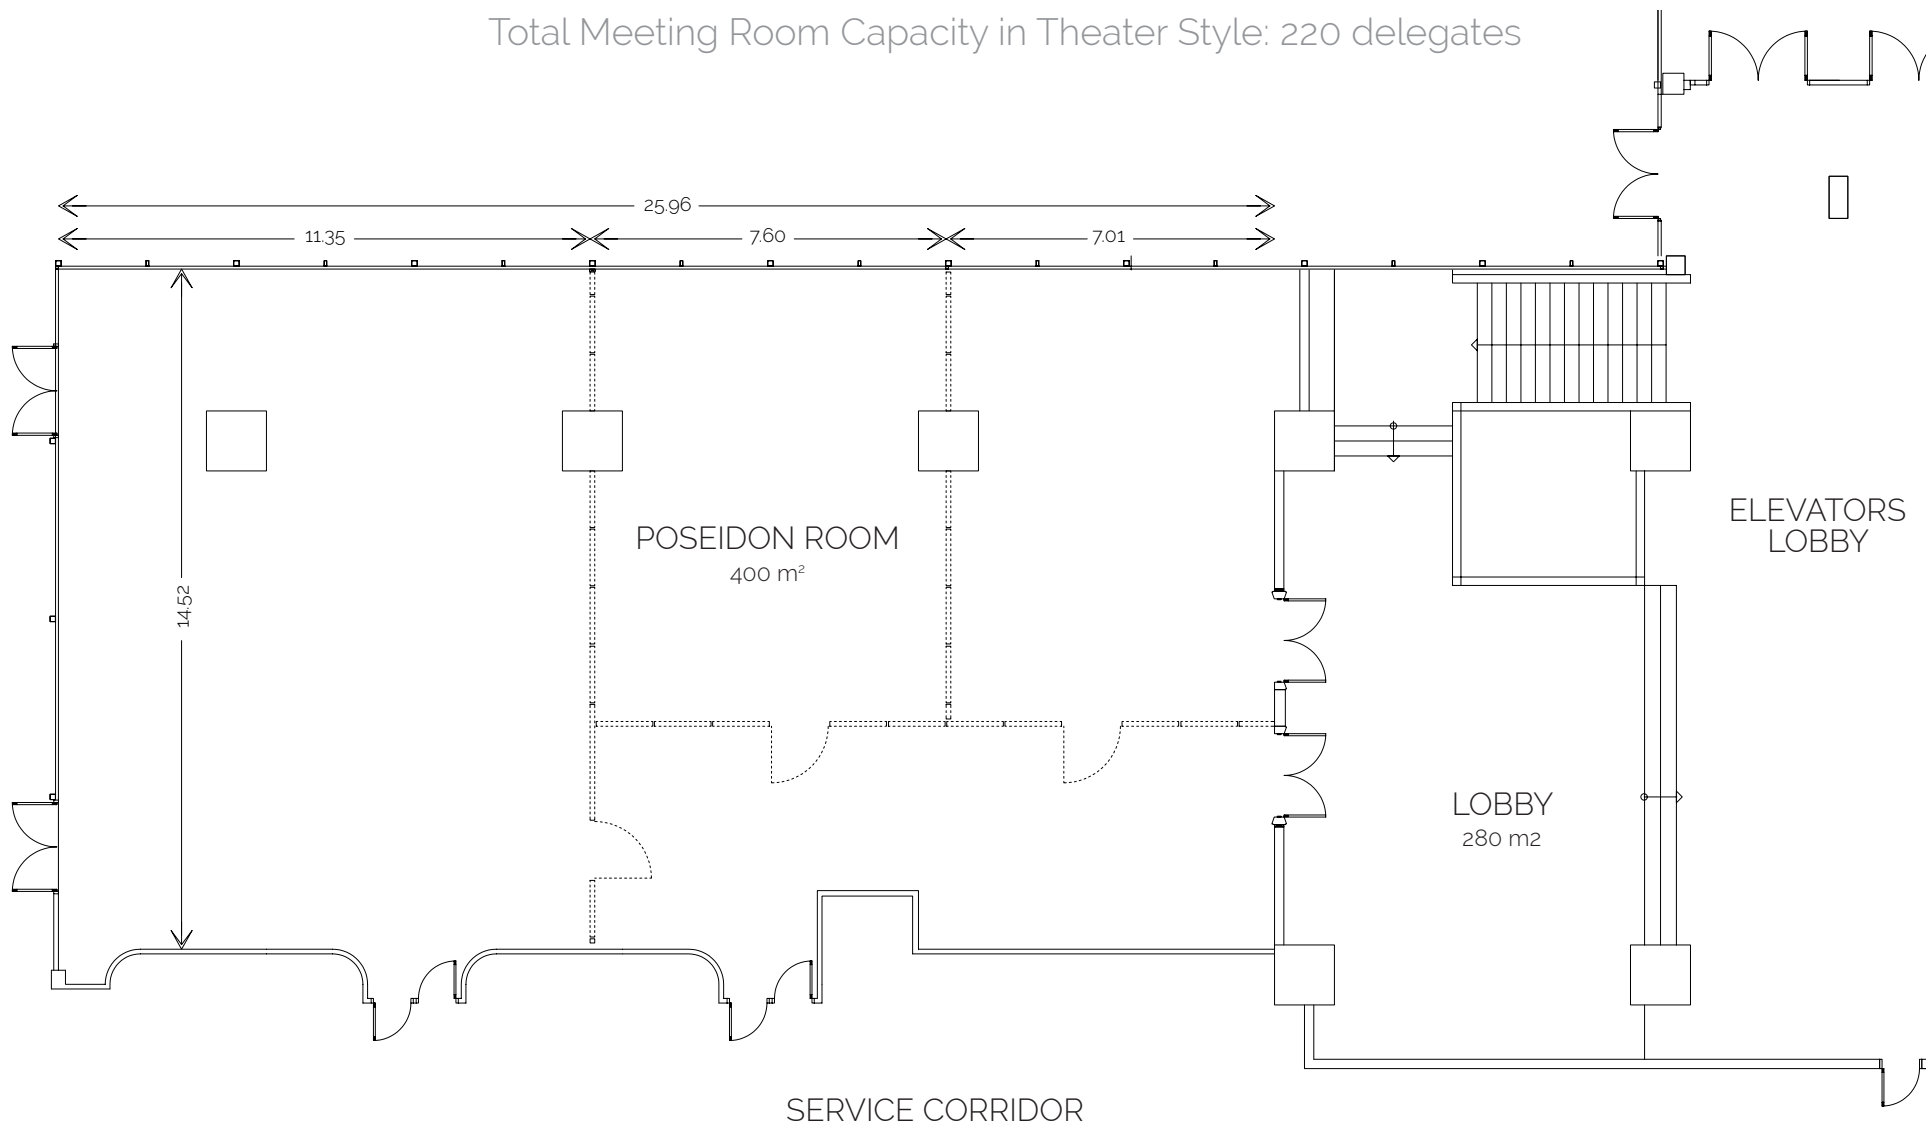

KLEONIKI A+B+C MEETING ROOM

Total Meeting Room Capacity in Theater Style: 220 delegates