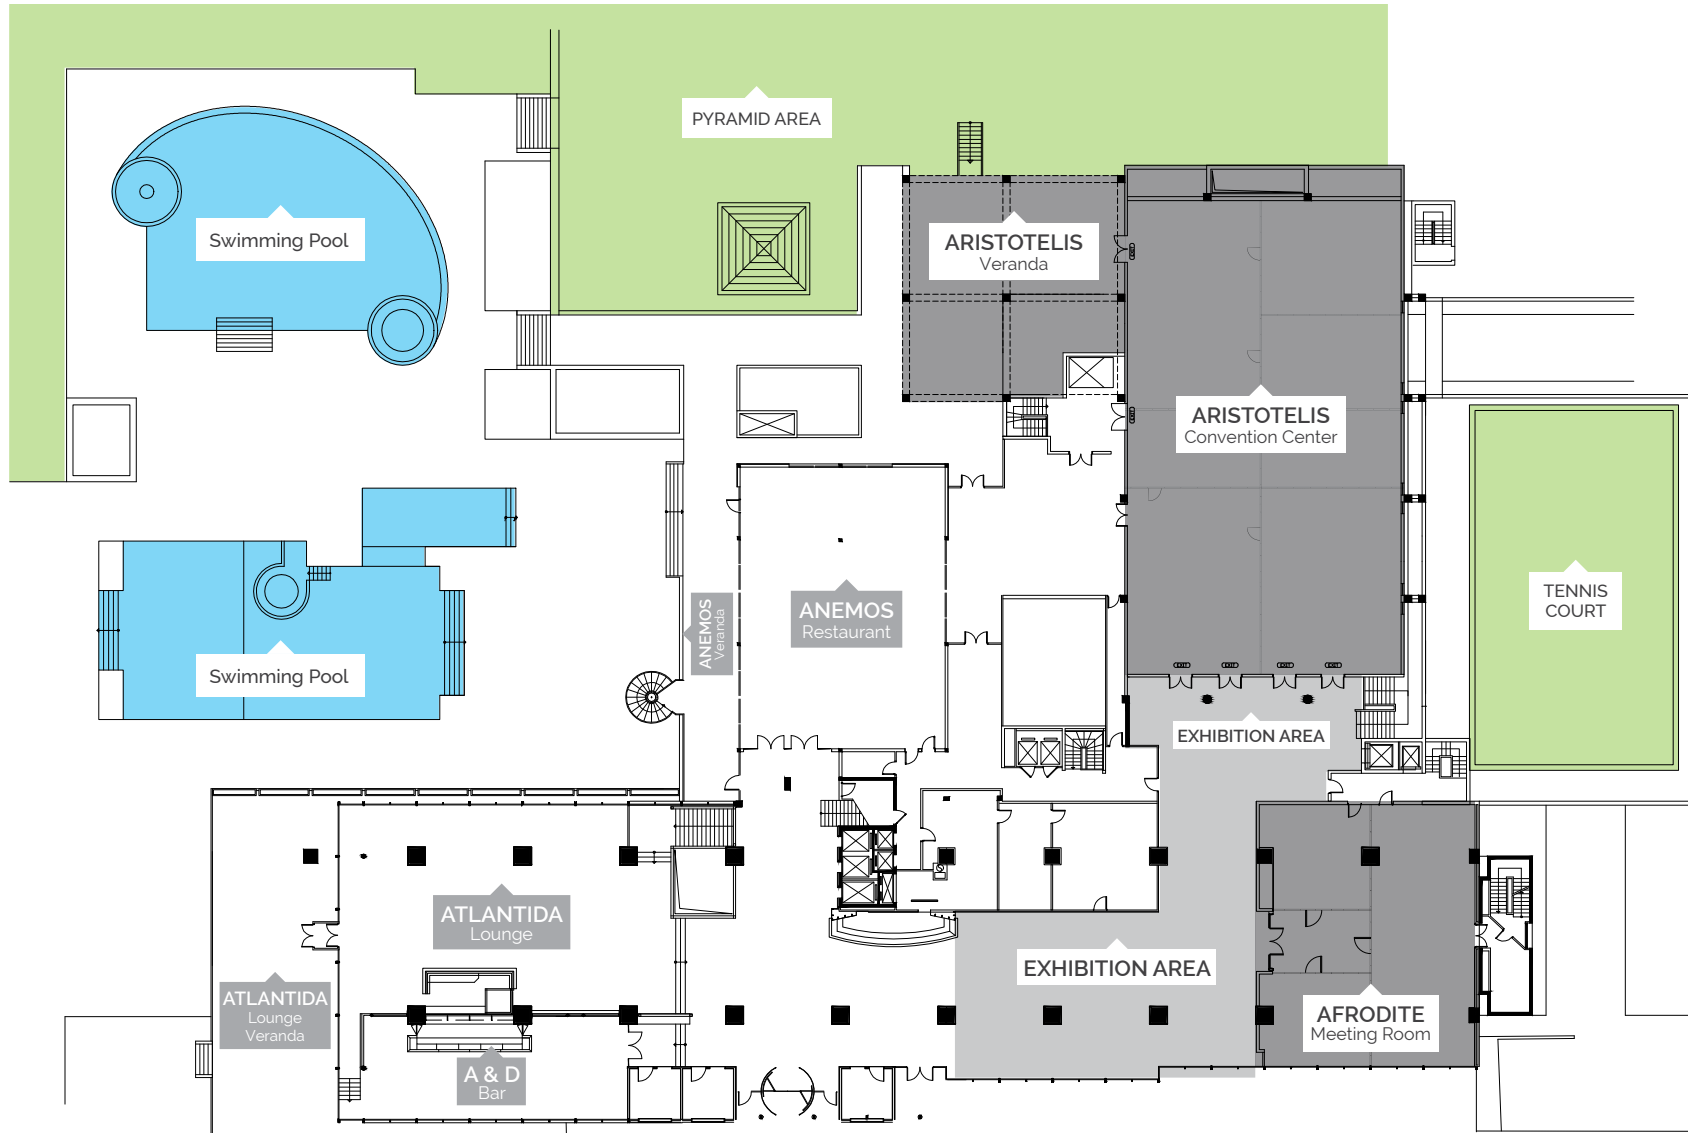

»» DIVANI APOLLON PALACE & THALASSO

LOBBY FLOOR