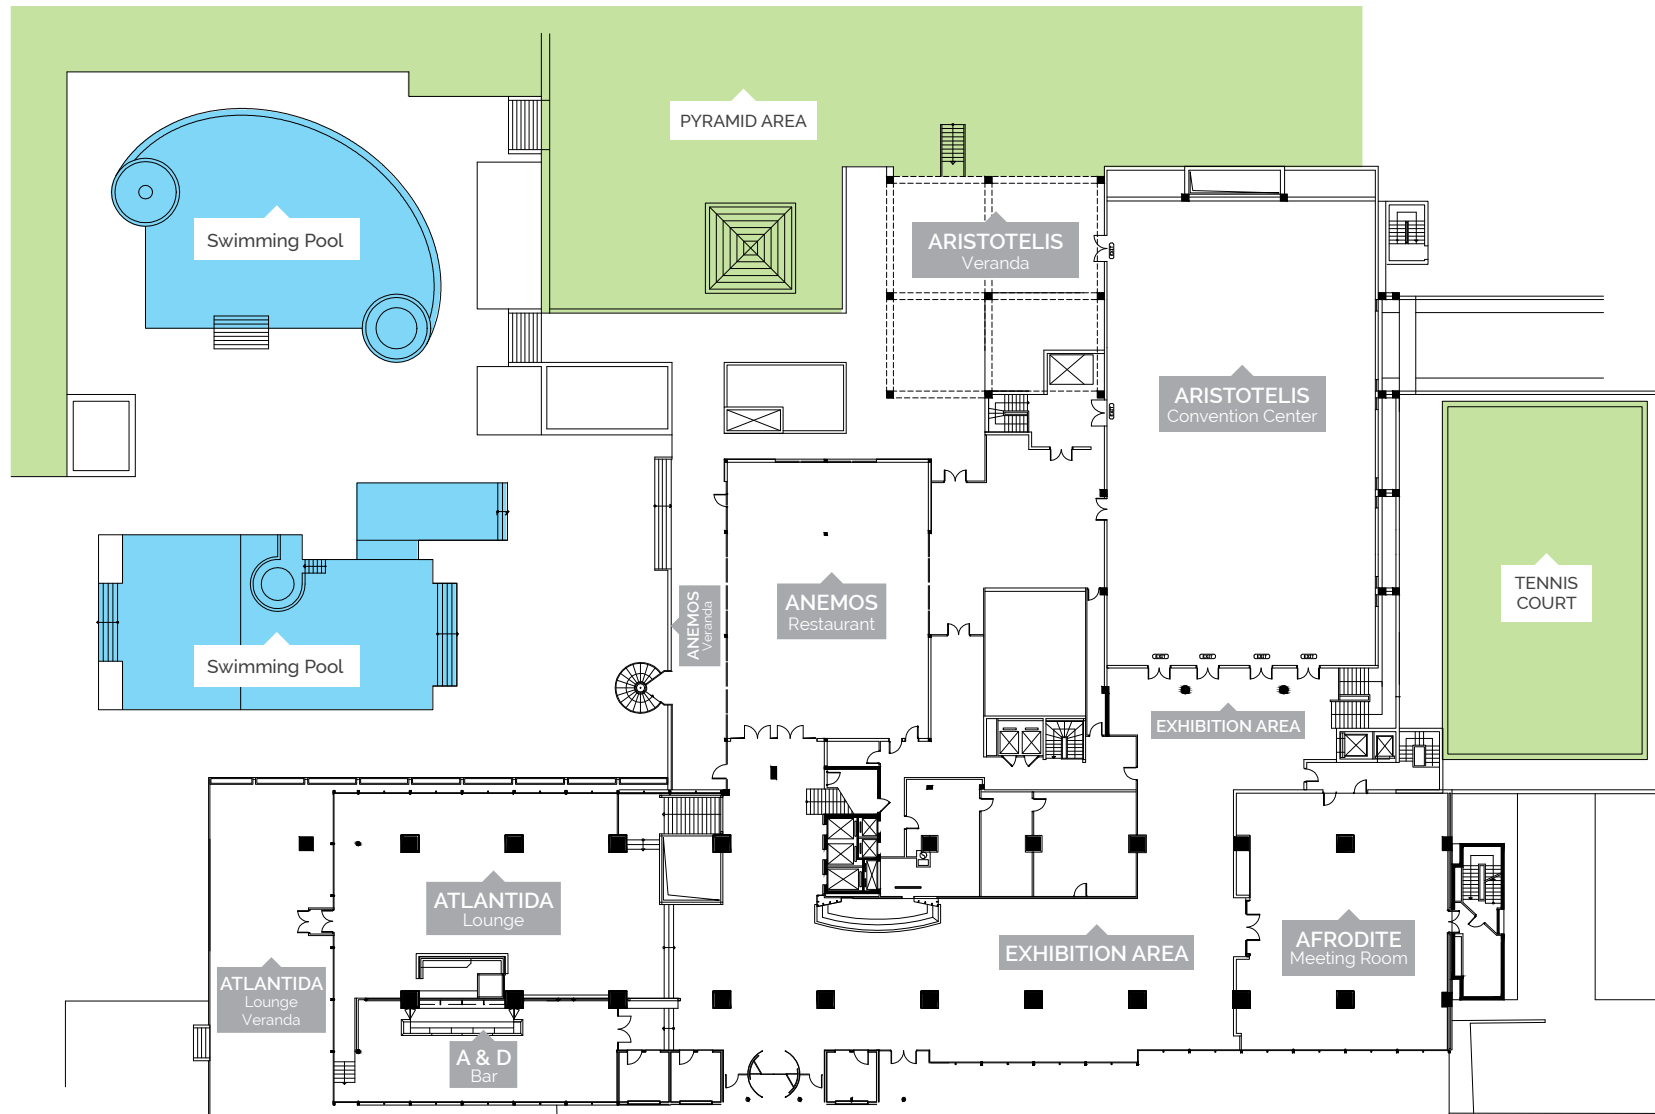

»» DIVANI APOLLON PALACE & THALASSO

LOBBY FLOOR

ARISTOTELIS CONFERENCE HALL

Total Meeting Room Capacity in Theater Style: 1.200 delegates

APHRODITE A+B+C MEETING ROOM

Total Meeting Room Capacity in Theater Style: 300 delegates

GROUND FLOOR

POSEIDON A+B+C MEETING ROOM

Total Meeting Room Capacity in Theater Style: 300 delegates

ATHINA A+B MEETING ROOM

Total Meeting Room Capacity in Theater Style: 220 delegates

KLEONIKI A+B+C MEETING ROOM