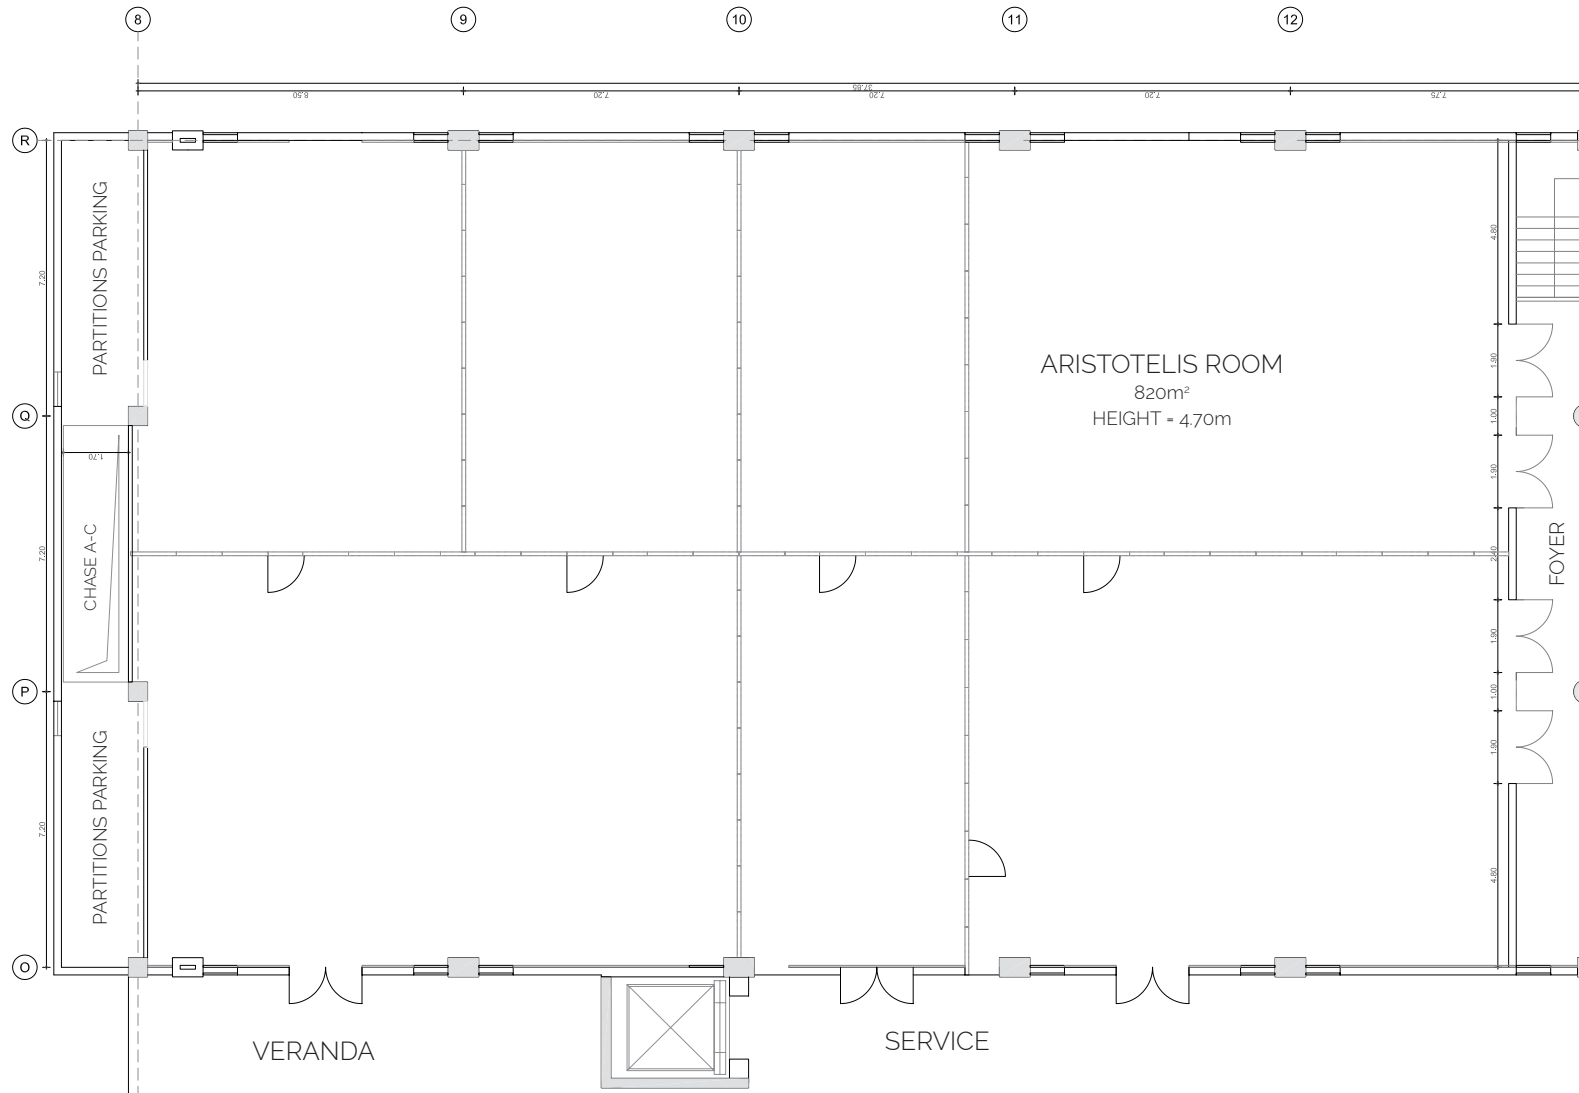

ARISTOTELIS CONFERENCE HALL

Total Meeting Room Capacity in Theater Style: 1.200 delegates