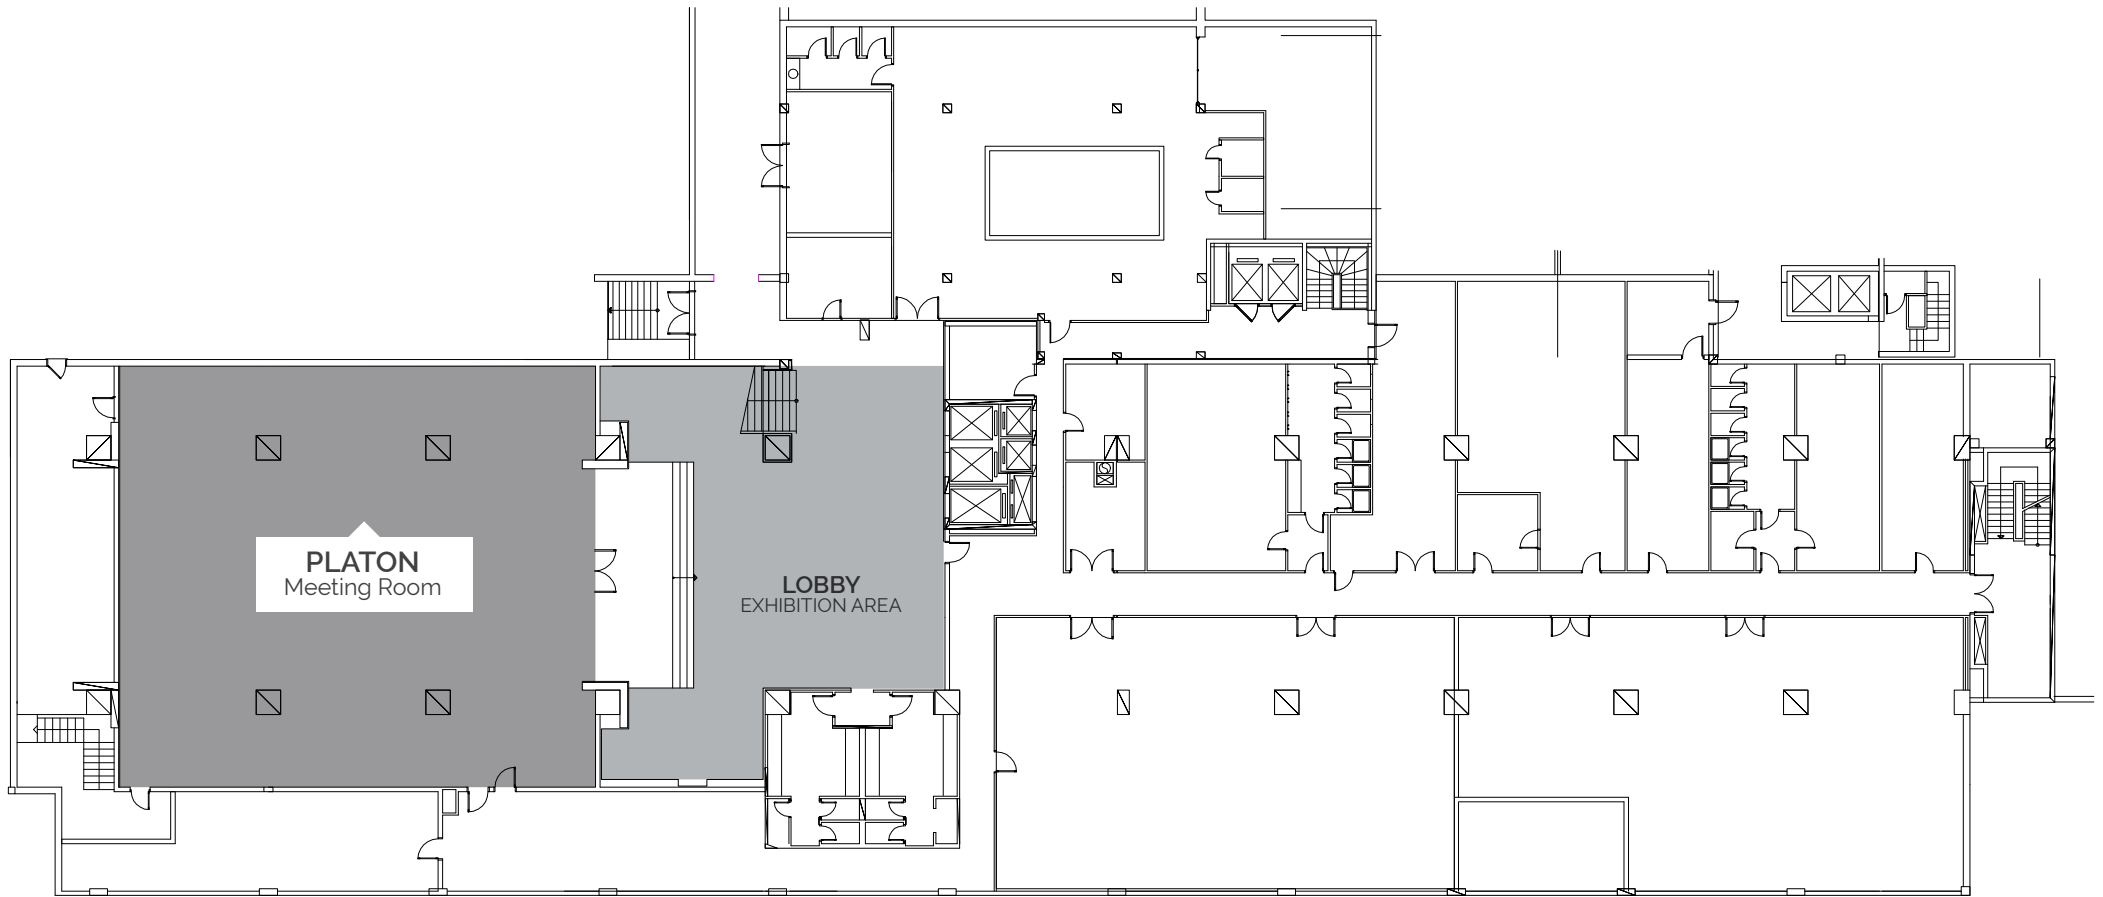

LOWER GROUND FLOOR