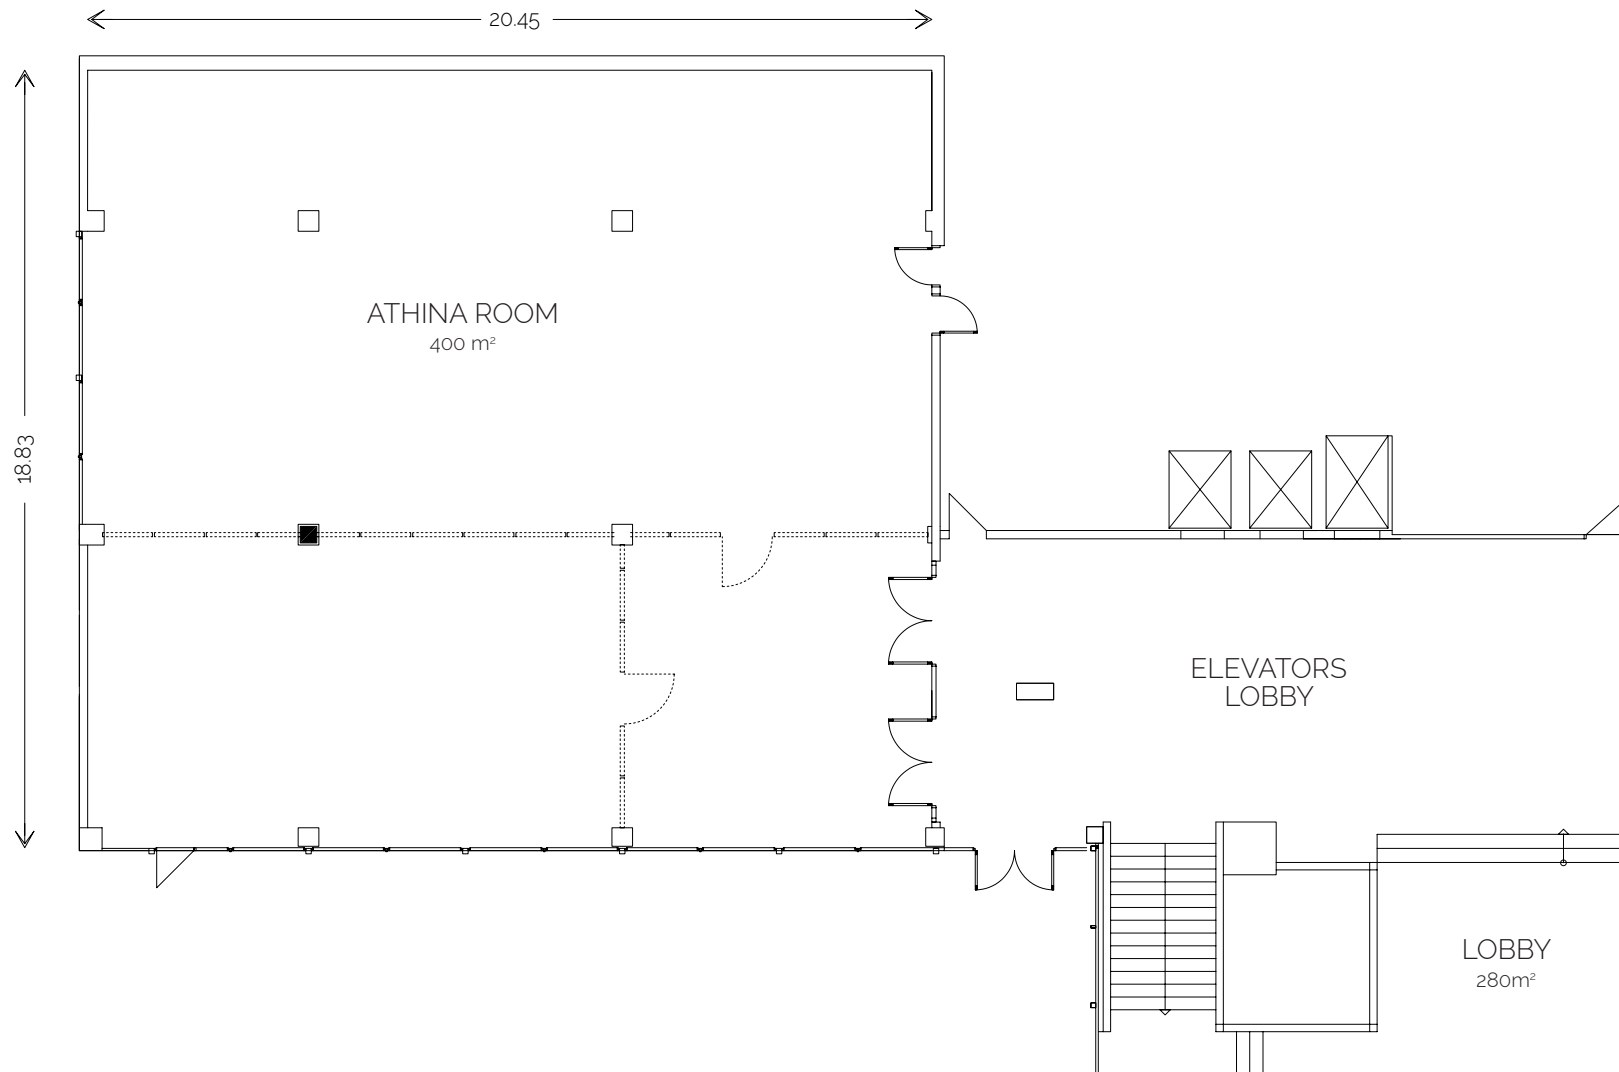

GROUND FLOOR

POSEIDON A+B+C MEETING ROOM

Total Meeting Room Capacity in Theater Style: 300 delegates

ATHINA A+B MEETING ROOM

Total Meeting Room Capacity in Theater Style: 220 delegates

KLEONIKI A+B+C MEETING ROOM