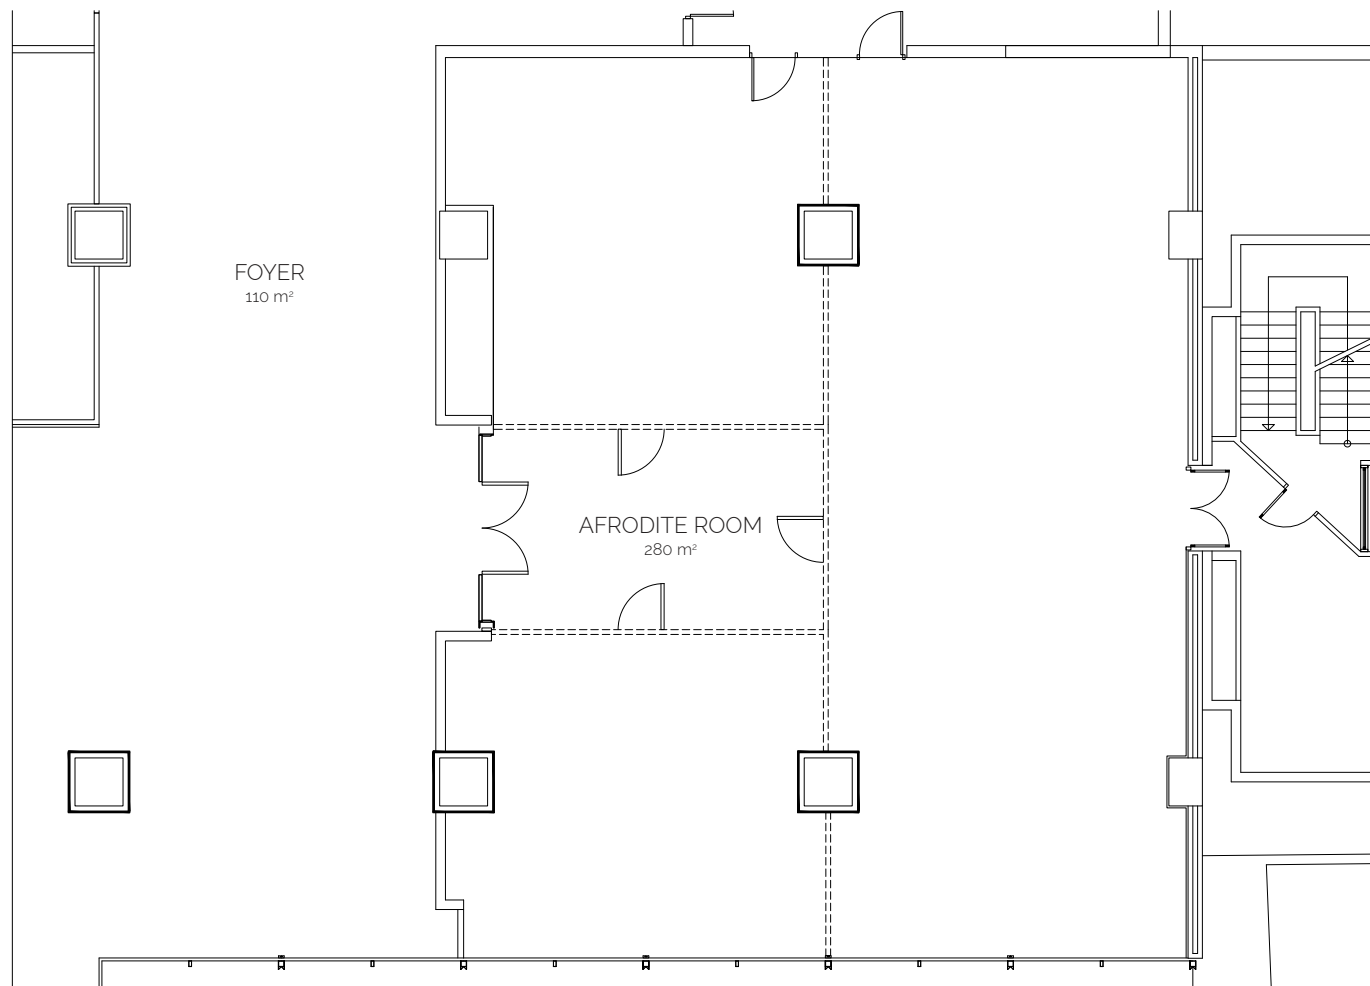

»» DIVANI APOLLON PALACE & THALASSO

LOBBY FLOOR

ARISTOTELIS CONFERENCE HALL

Total Meeting Room Capacity in Theater Style: 1.200 delegates

APHRODITE A+B+C MEETING ROOM

Total Meeting Room Capacity in Theater Style: 300 delegates

GROUND FLOOR

POSEIDON A+B+C MEETING ROOM

Total Meeting Room Capacity in Theater Style: 300 delegates

ATHINA A+B MEETING ROOM

Total Meeting Room Capacity in Theater Style: 220 delegates

KLEONIKI A+B+C MEETING ROOM