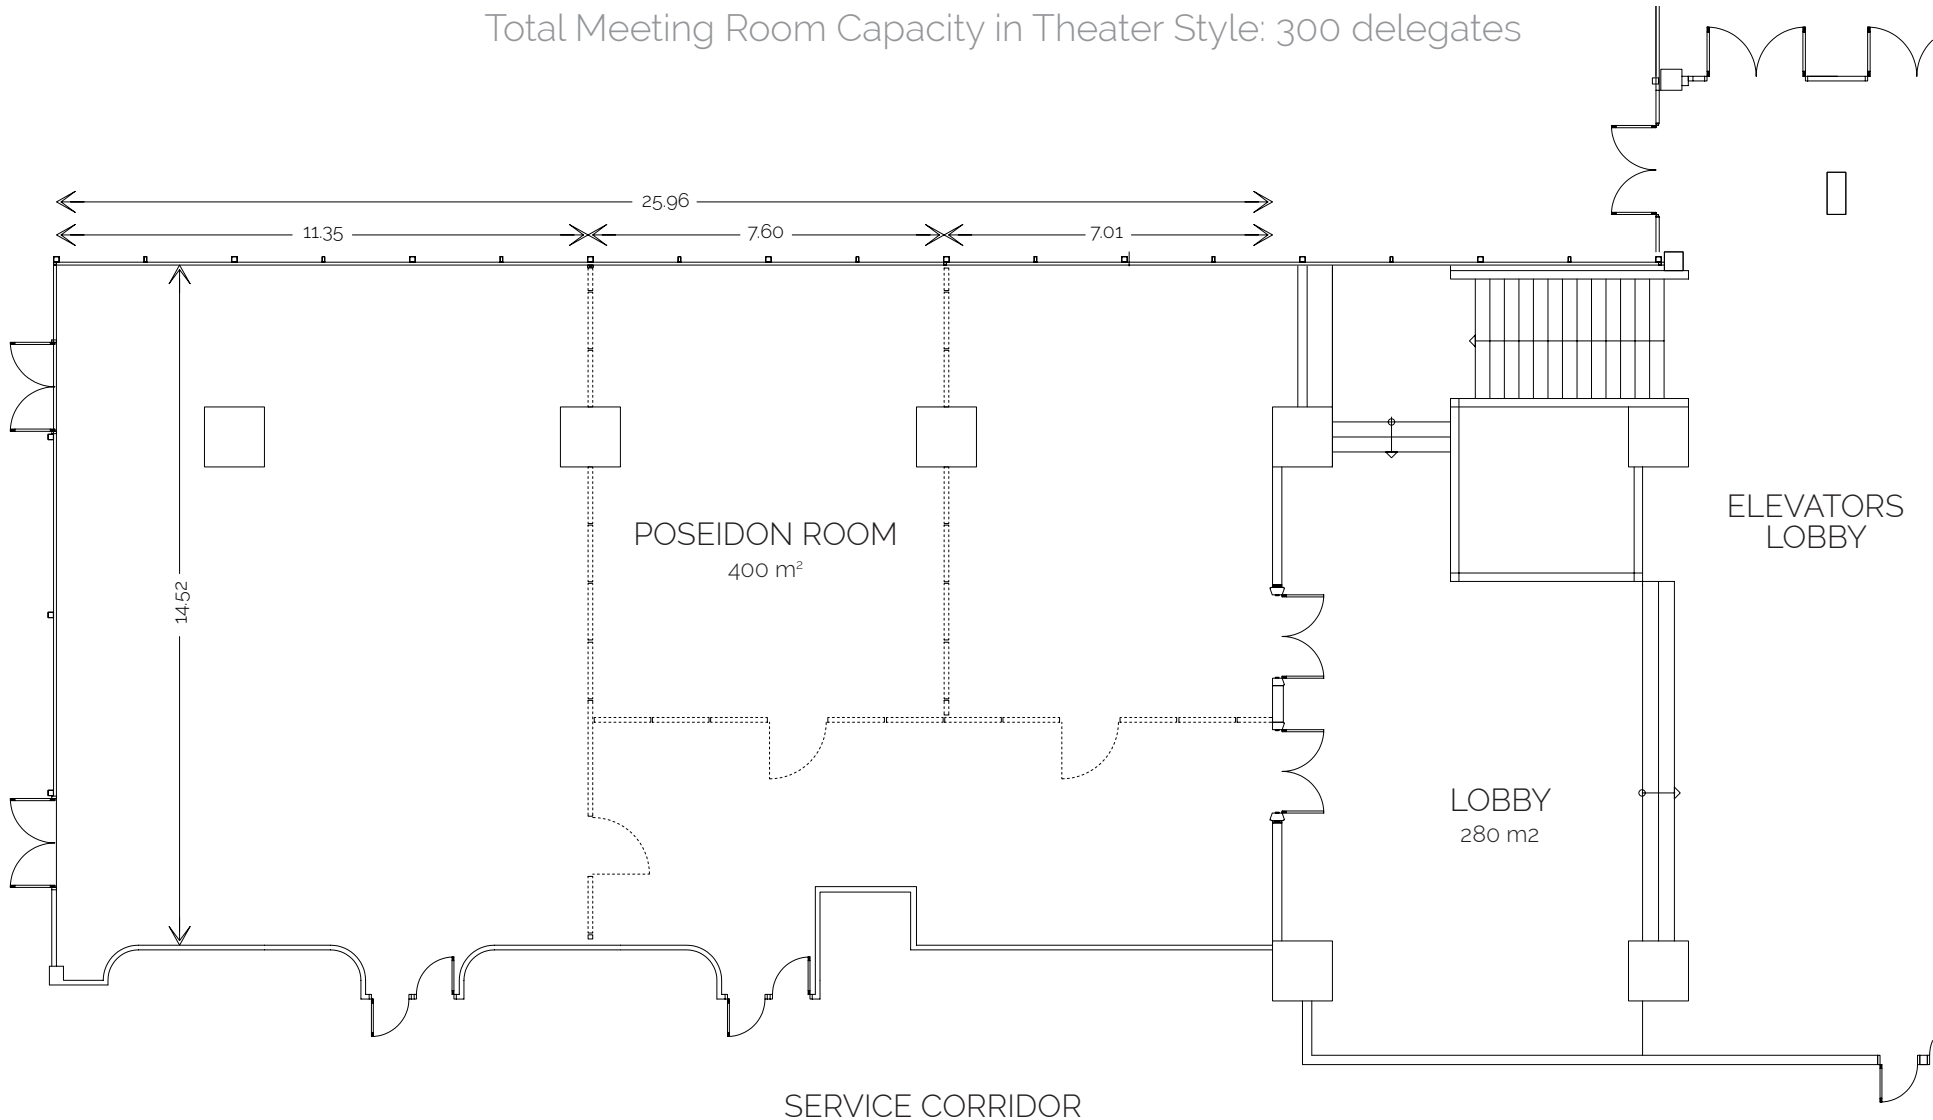

GROUND FLOOR

POSEIDON A+B+C MEETING ROOM

Total Meeting Room Capacity in Theater Style: 300 delegates

ATHINA A+B MEETING ROOM

Total Meeting Room Capacity in Theater Style: 220 delegates

KLEONIKI A+B+C MEETING ROOM